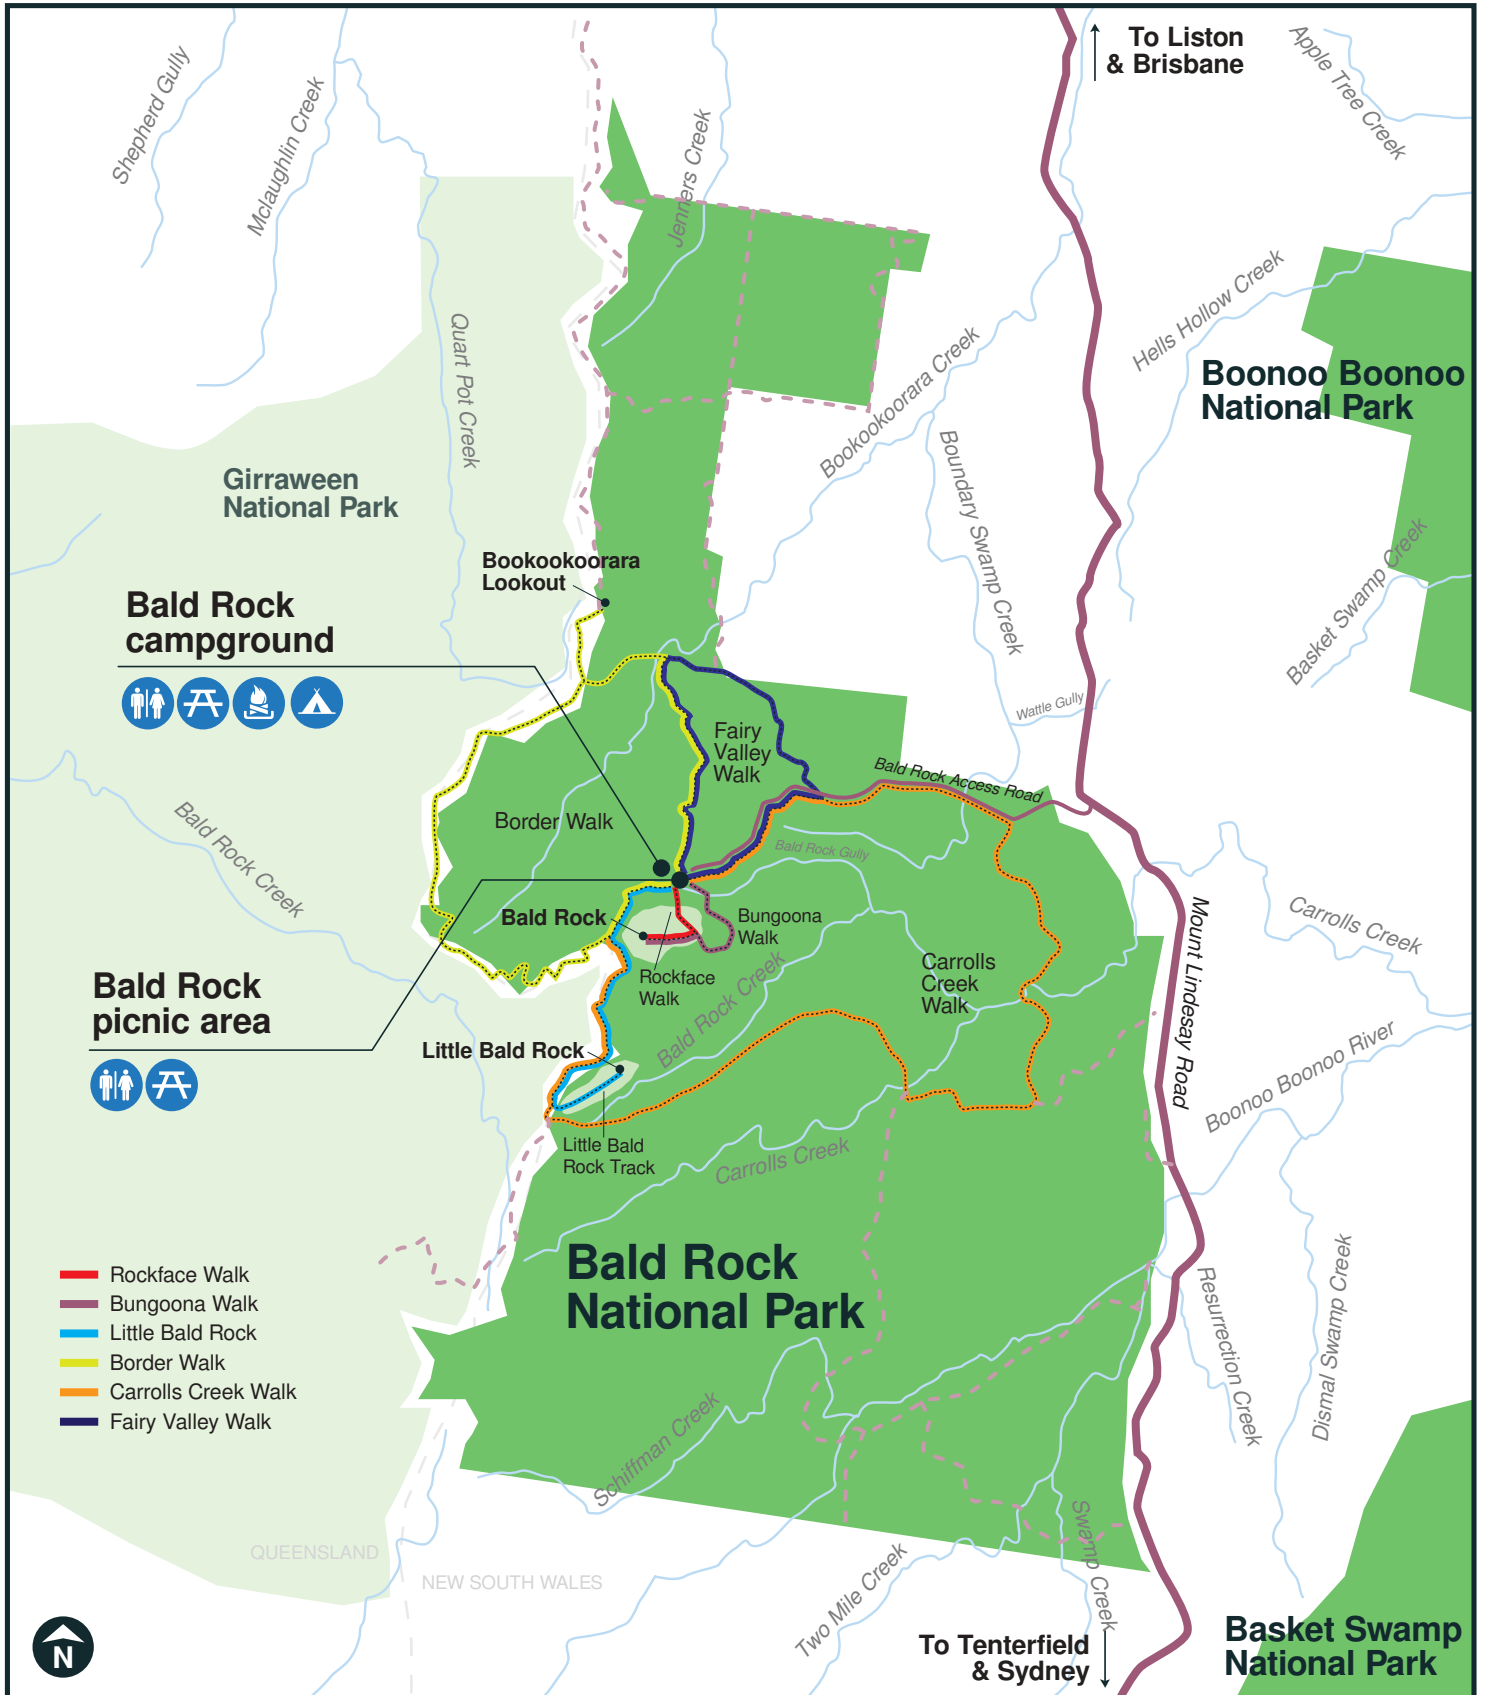

Bald Rock National Park

Bald Rock campground

Bald Rock picnic area

- Rockface Walk
- Bungoona Walk
- Little Bald Rock
- Border Walk
- Carrolls Creek Walk
- Fairy Valley Walk

- Sealed road
- Unsealed road
- - - Management trail
- Walking track
- Waterway
- Toilets
- Picnic area
- Camping area
- Fires permitted
- Accommodation